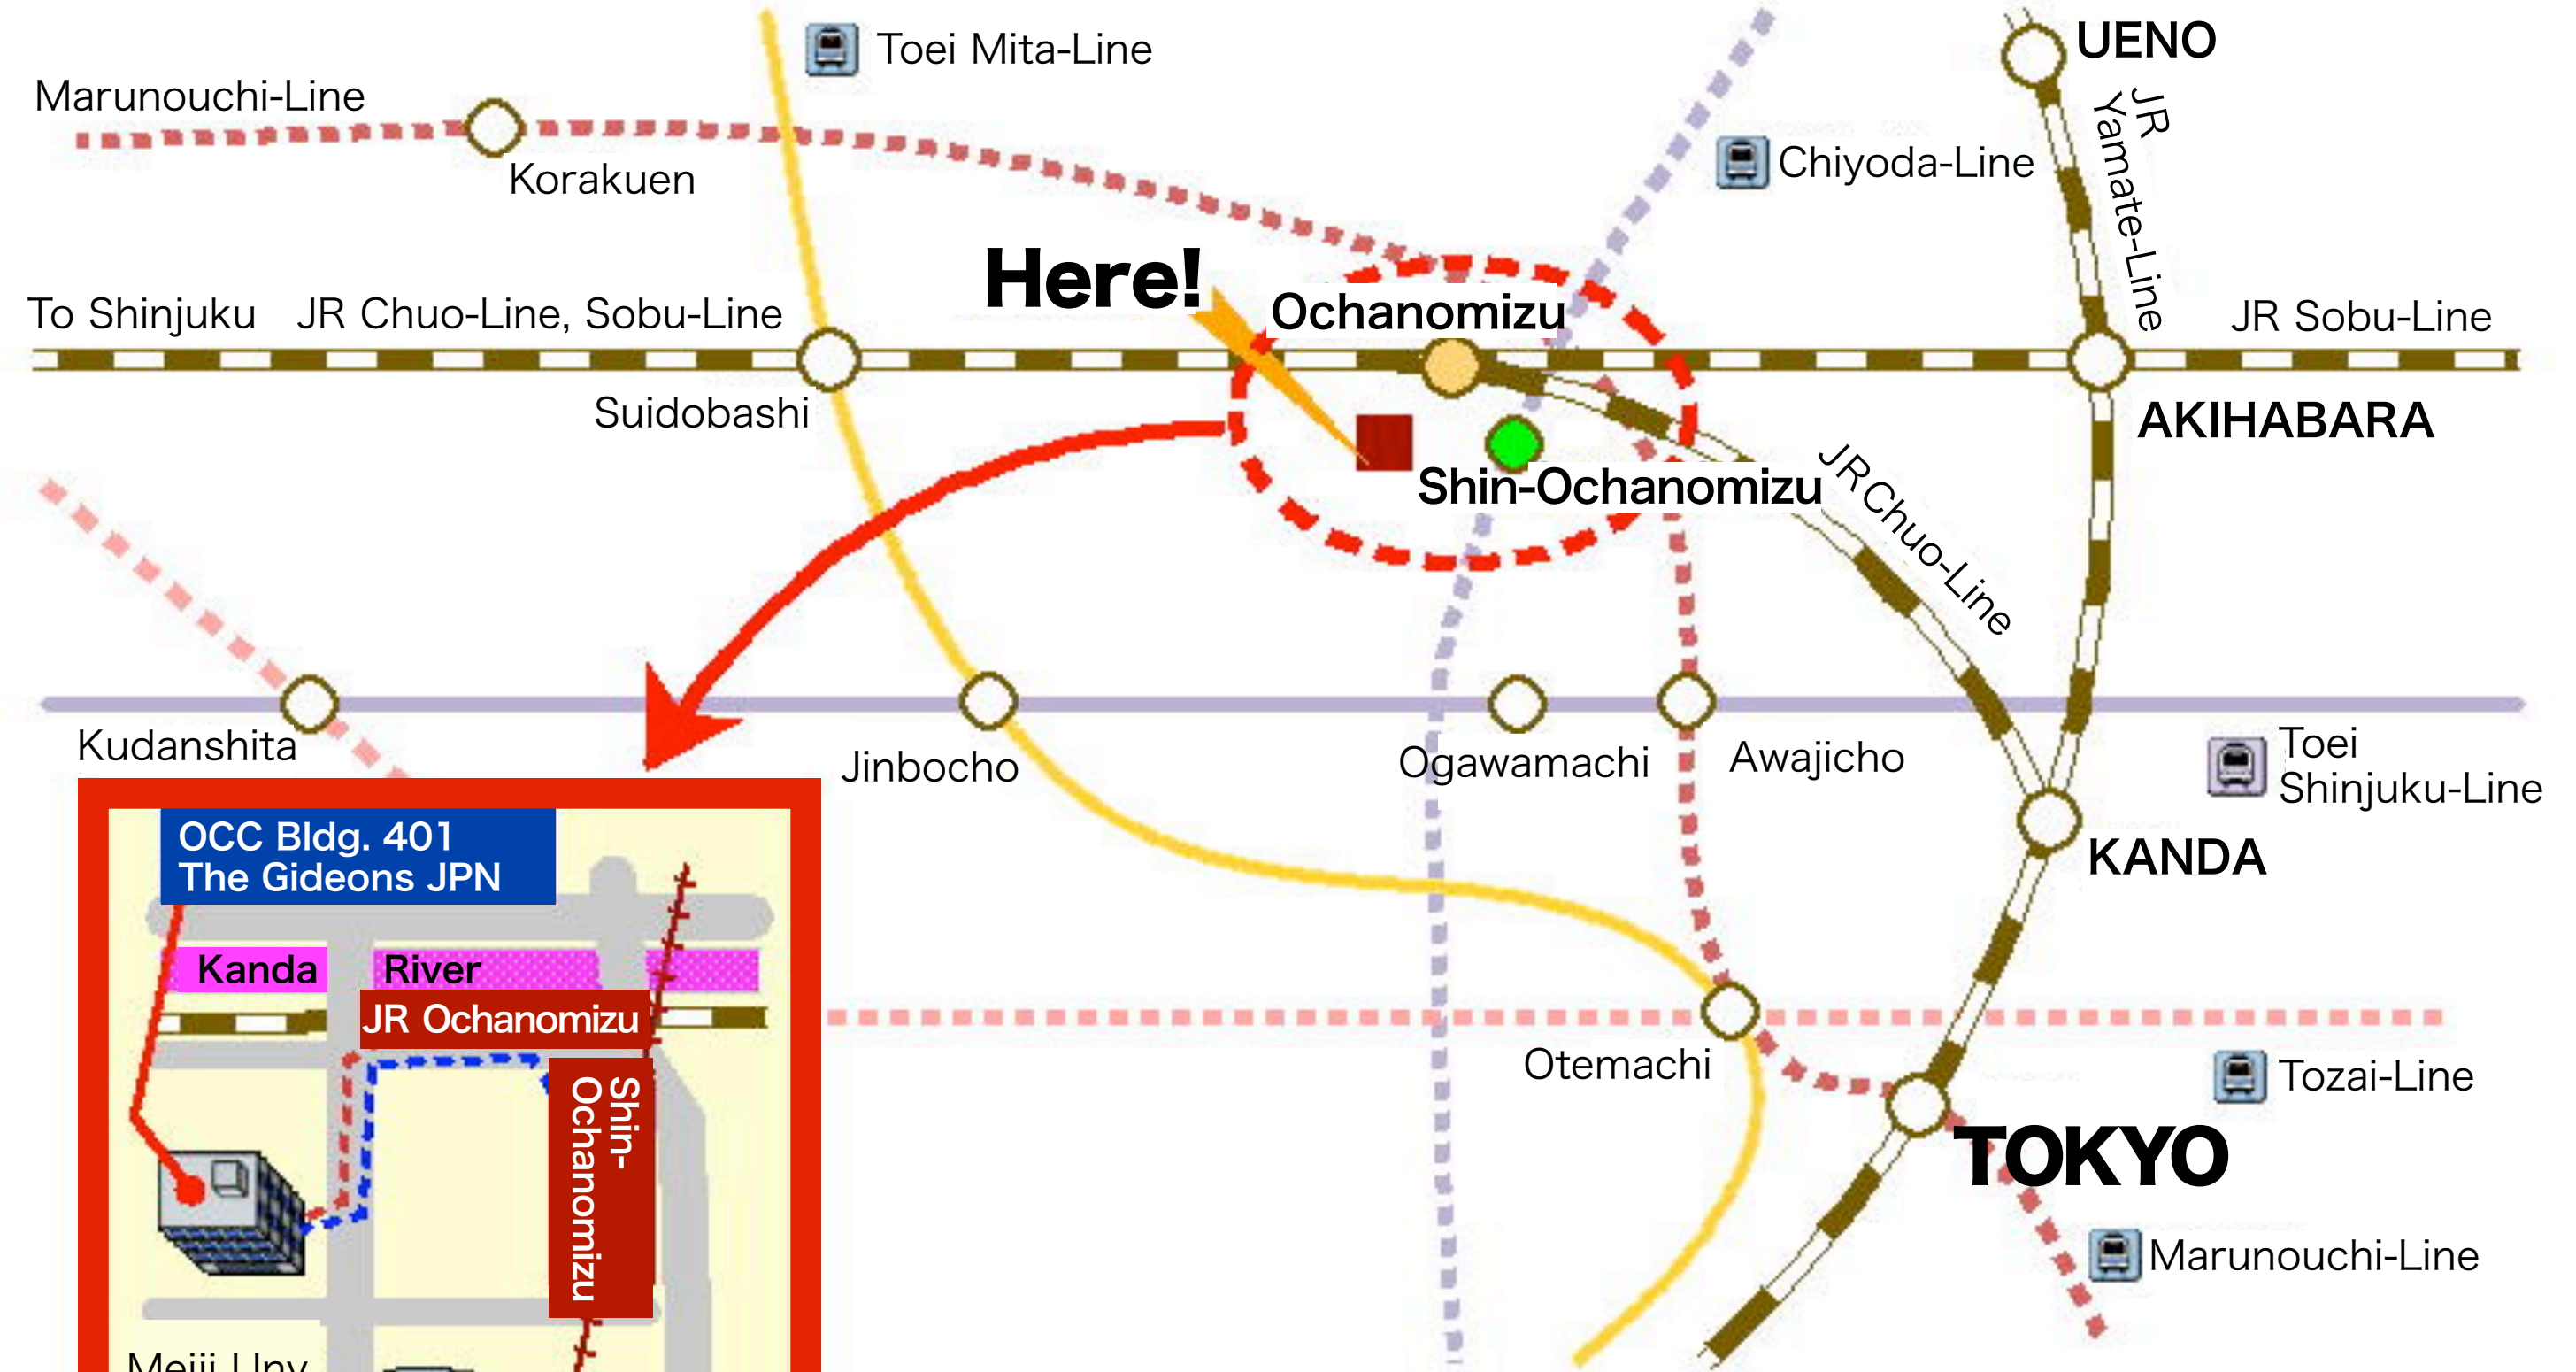

# Access Map / The Gideons International in Japan

## ■ The Gideons International in Japan Office

401 OCC, 2-1 Kanda Surugadai, Chiyoda-Ku, Tokyo 101-0062 Japan  
 Tel: +81-3-5280-2591 Fax: +81-3-5280-2592 official website: [www.gideons-jp.org](http://www.gideons-jp.org)  
 3 min. walk from Ochanomizu-bashi Exit of JR Ochanomizu Stn.(Chuo or Sobu-Line)  
 5 min. walk from B1 Exit of Shin-Ochanomizu Subway Stn.(Chiyoda-Line)  
 6 min. walk from No.2 Exit of Ochanomizu Subway Stn.(Marunouchi-Line)